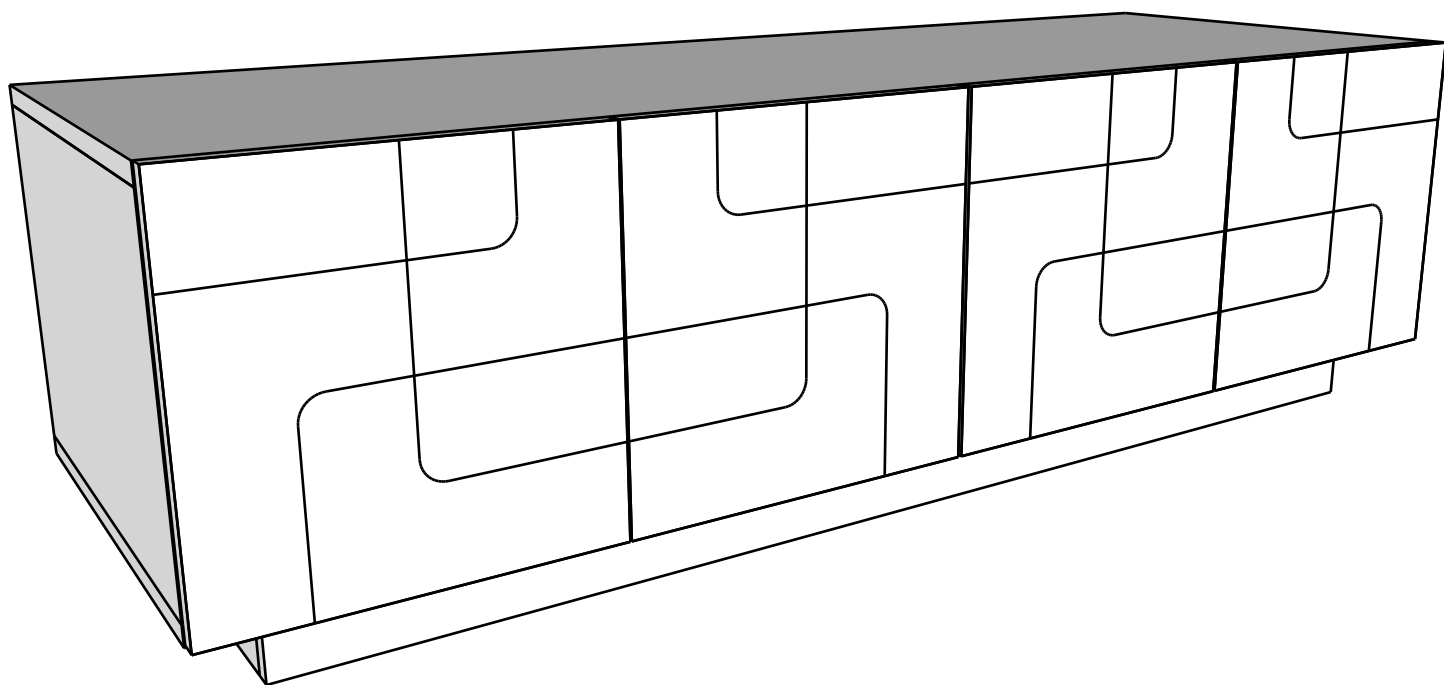

ASSEMBLY INSTRUCTION

MUSTER TV STAND

radis

Nordic Elegance

WWW.RADIS.EE

X12

X12

X12

Full overlay hinges
for left and right door X4

Half overlay hinges
for middle doors X4

X1

1

2

3

4

5