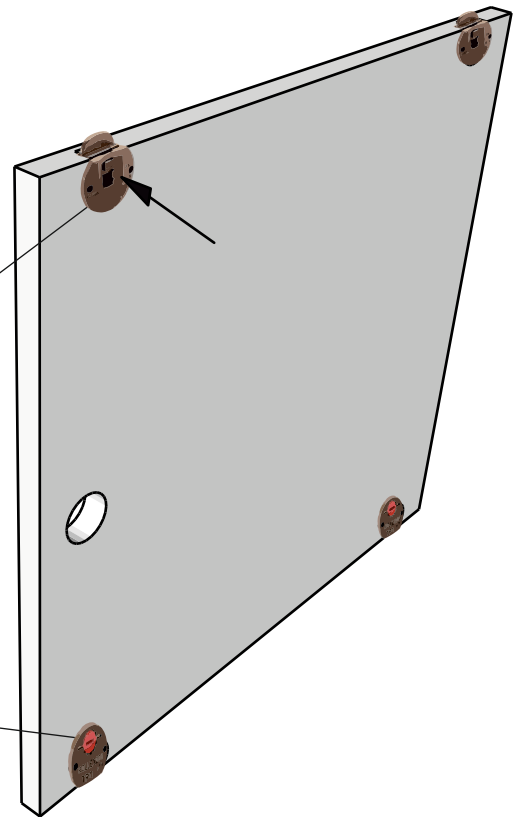

ASSEMBLY INSTRUCTION

NOBLE TV STAND

radis

NATURAL COMPACT LIVING

WWW.RADIS.EE

X16

X16

X16

X10

X1

X12

1

2

3

4

5

IMPORTANT:
BLACK LOCKCLIP UP
ROLLERS WITH RED RING DOWN,

6

On the wall-mounted TV stand, attach the clips to the upper corners of the cabinet and attach the cabinet to the wall.