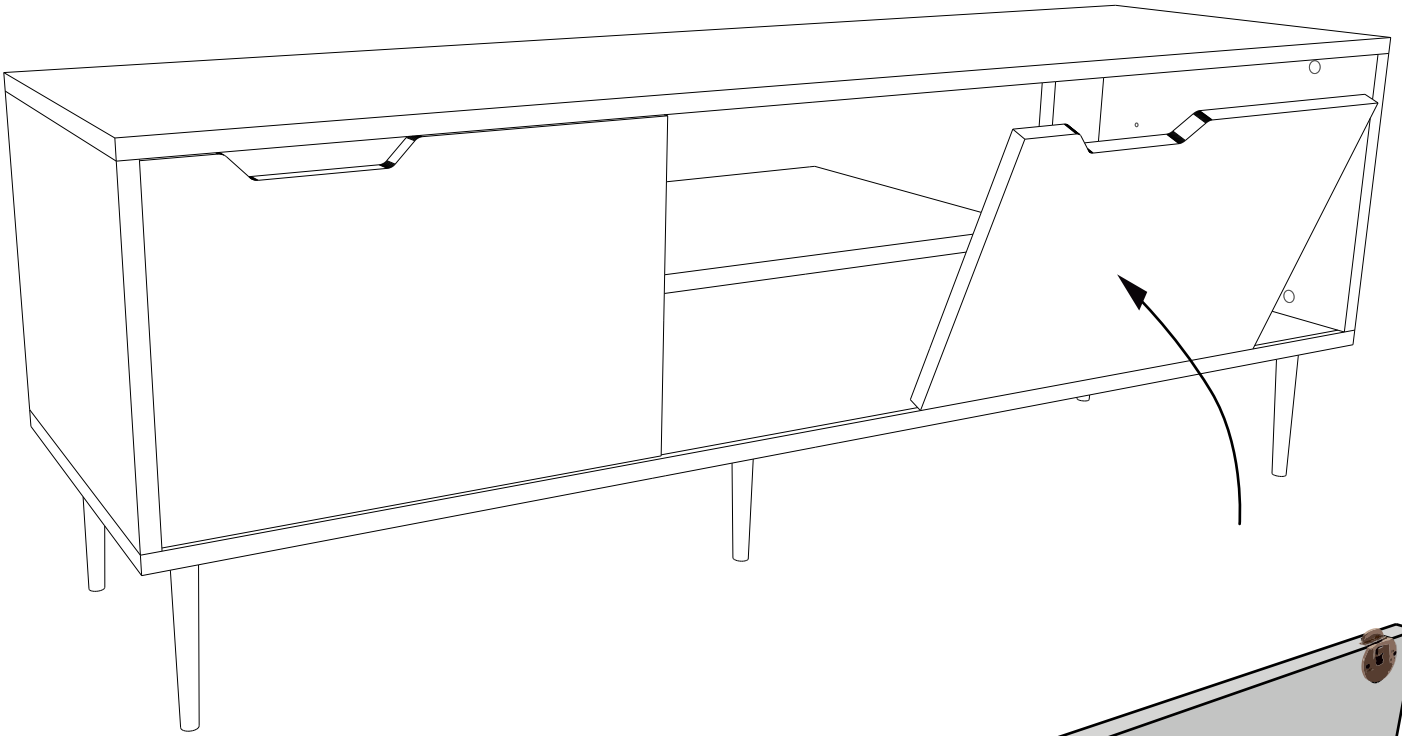

IMPORTANT:
BLACK LOCKCLIP UP
ROLLERS WITH RED RING DOWN,

6

On the wall-mounted TV stand, attach the clips to the upper corners of the cabinet and attach the cabinet to the wall.