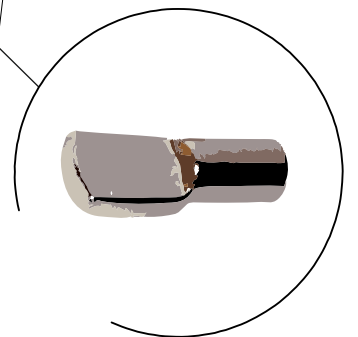

X10

X1

X12

1

2

3

4

5

IMPORTANT:
BLACK LOCKCLIP UP
ROLLERS WITH RED RING DOWN,

6

On the wall-mounted TV stand, attach the clips to the upper corners of the cabinet and attach the cabinet to the wall.