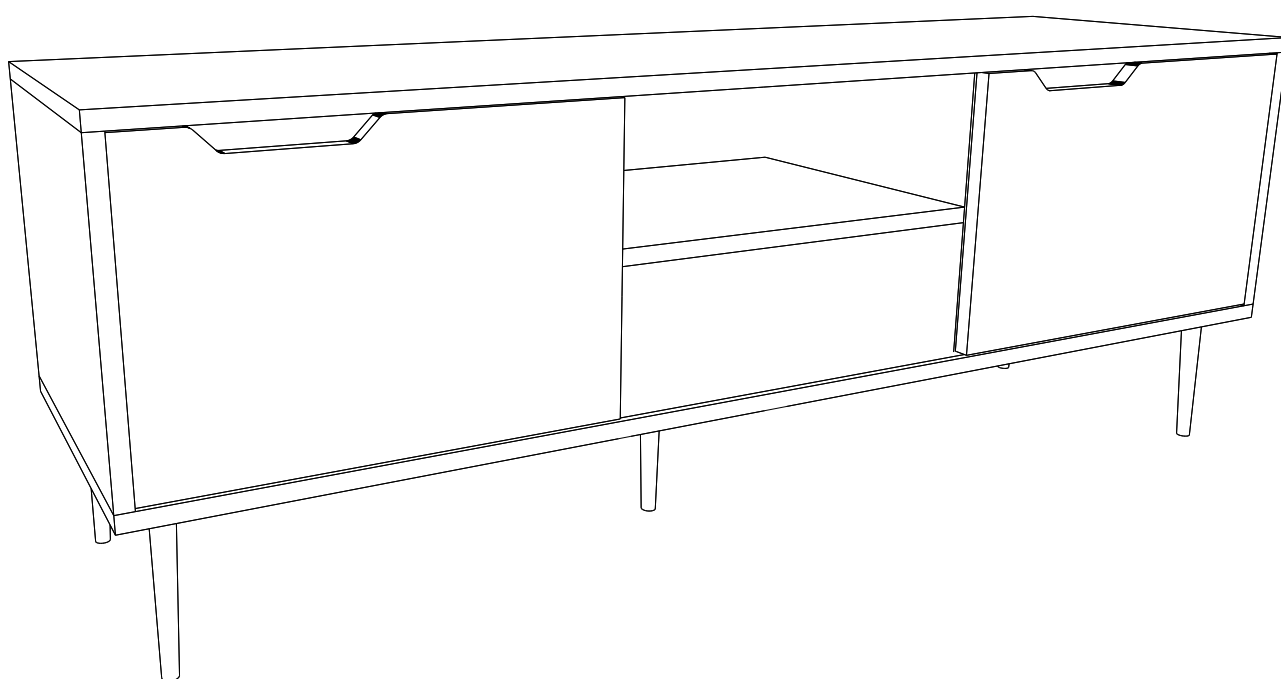

ASSEMBLY INSTRUCTION

NOBLE TV STAND

radis

NATURAL COMPACT LIVING

WWW.RADIS.EE

X16

X16

X16

X10

X1

X12

1

2

3

4

5

IMPORTANT:
BLACK LOCKCLIP UP
ROLLERS WITH RED RING DOWN,

6

On the wall-mounted TV stand, attach the clips to the upper corners of the cabinet and attach the cabinet to the wall.