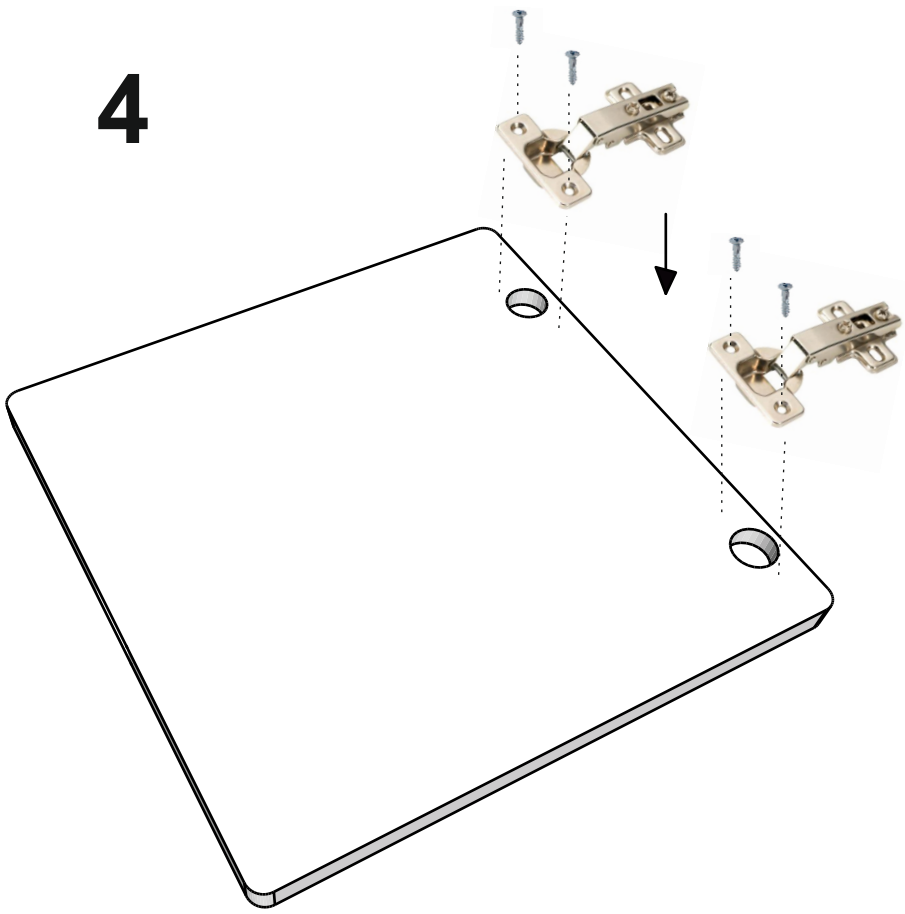

ASSEMBLY INSTRUCTION

SHELF PIX / STEP

radis

WWW.RADIS.EE

	XS	S	M	L
PIX4 -		8	12	16
PIX5 -		10	16	22
PIX6 -	6	12	18	24

	XS	S	M	L
PIX4 -		64	96	128
PIX5 -		80	124	176
PIX6 -	48	96	144	192

X2

X1

	XS	S	M	L
PIX4 -		24	36	48
PIX5 -		30	46	60
PIX6 -	24	36	54	72

PIX4 - 4 LEVELS
 PIX5 - 5 LEVELS
 PIX6 - 6 LEVELS

PIX - XS - 54 CM
 PIX - S - 89 CM
 PIX - M - 140 CM
 PIX - L - 193 CM

1

2

3

IMPORTANT:
REPEAT UNTIL UPPER SHELF

4

5

IMPORTANT:
FIX THE SHELF
TO THE WALL