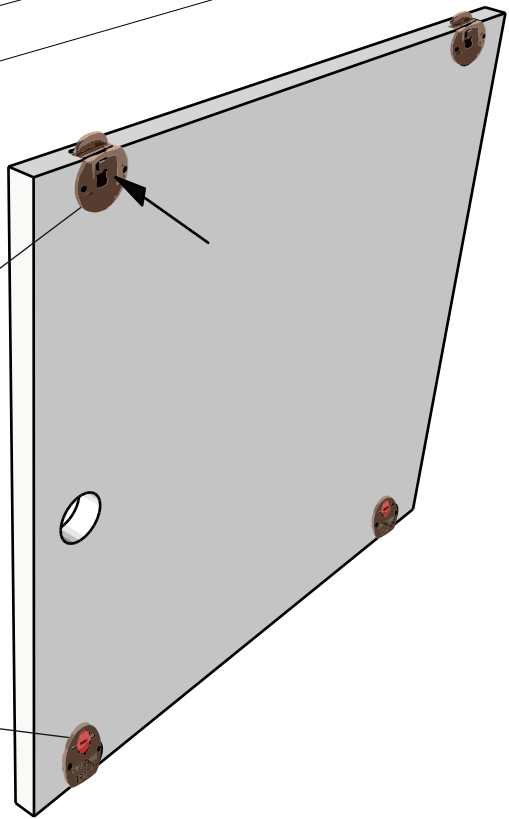

ASSEMBLY INSTRUCTION

FOLDY SIDEBOARD

radis

Nordic Elegance

WWW.RADIS.EE

X12

X12

X12

3

4

5

6

IMPORTANT:
BLACK LOCKCLIP UP
ROLLERS WITH RED RING DOWN,