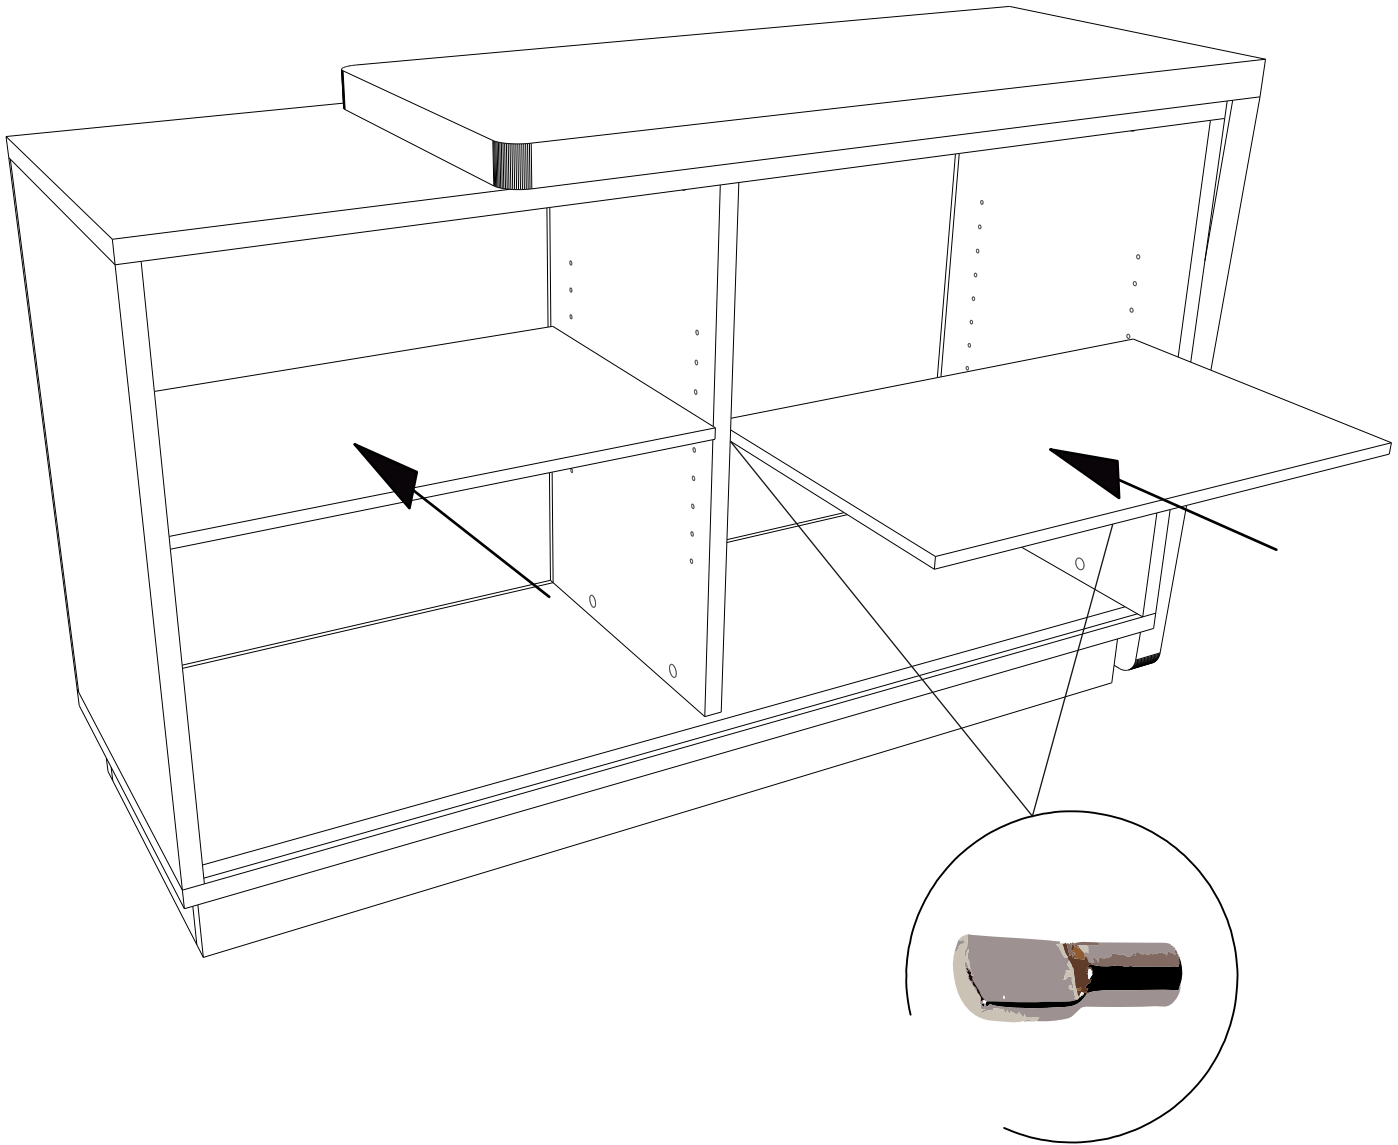

ASSEMBLY INSTRUCTION

FOLDY SIDEBOARD

radis

Nordic Elegance

WWW.RADIS.EE

X12

X12

X12

3

4

5

6

IMPORTANT:
BLACK LOCKCLIP UP
ROLLERS WITH RED RING DOWN,