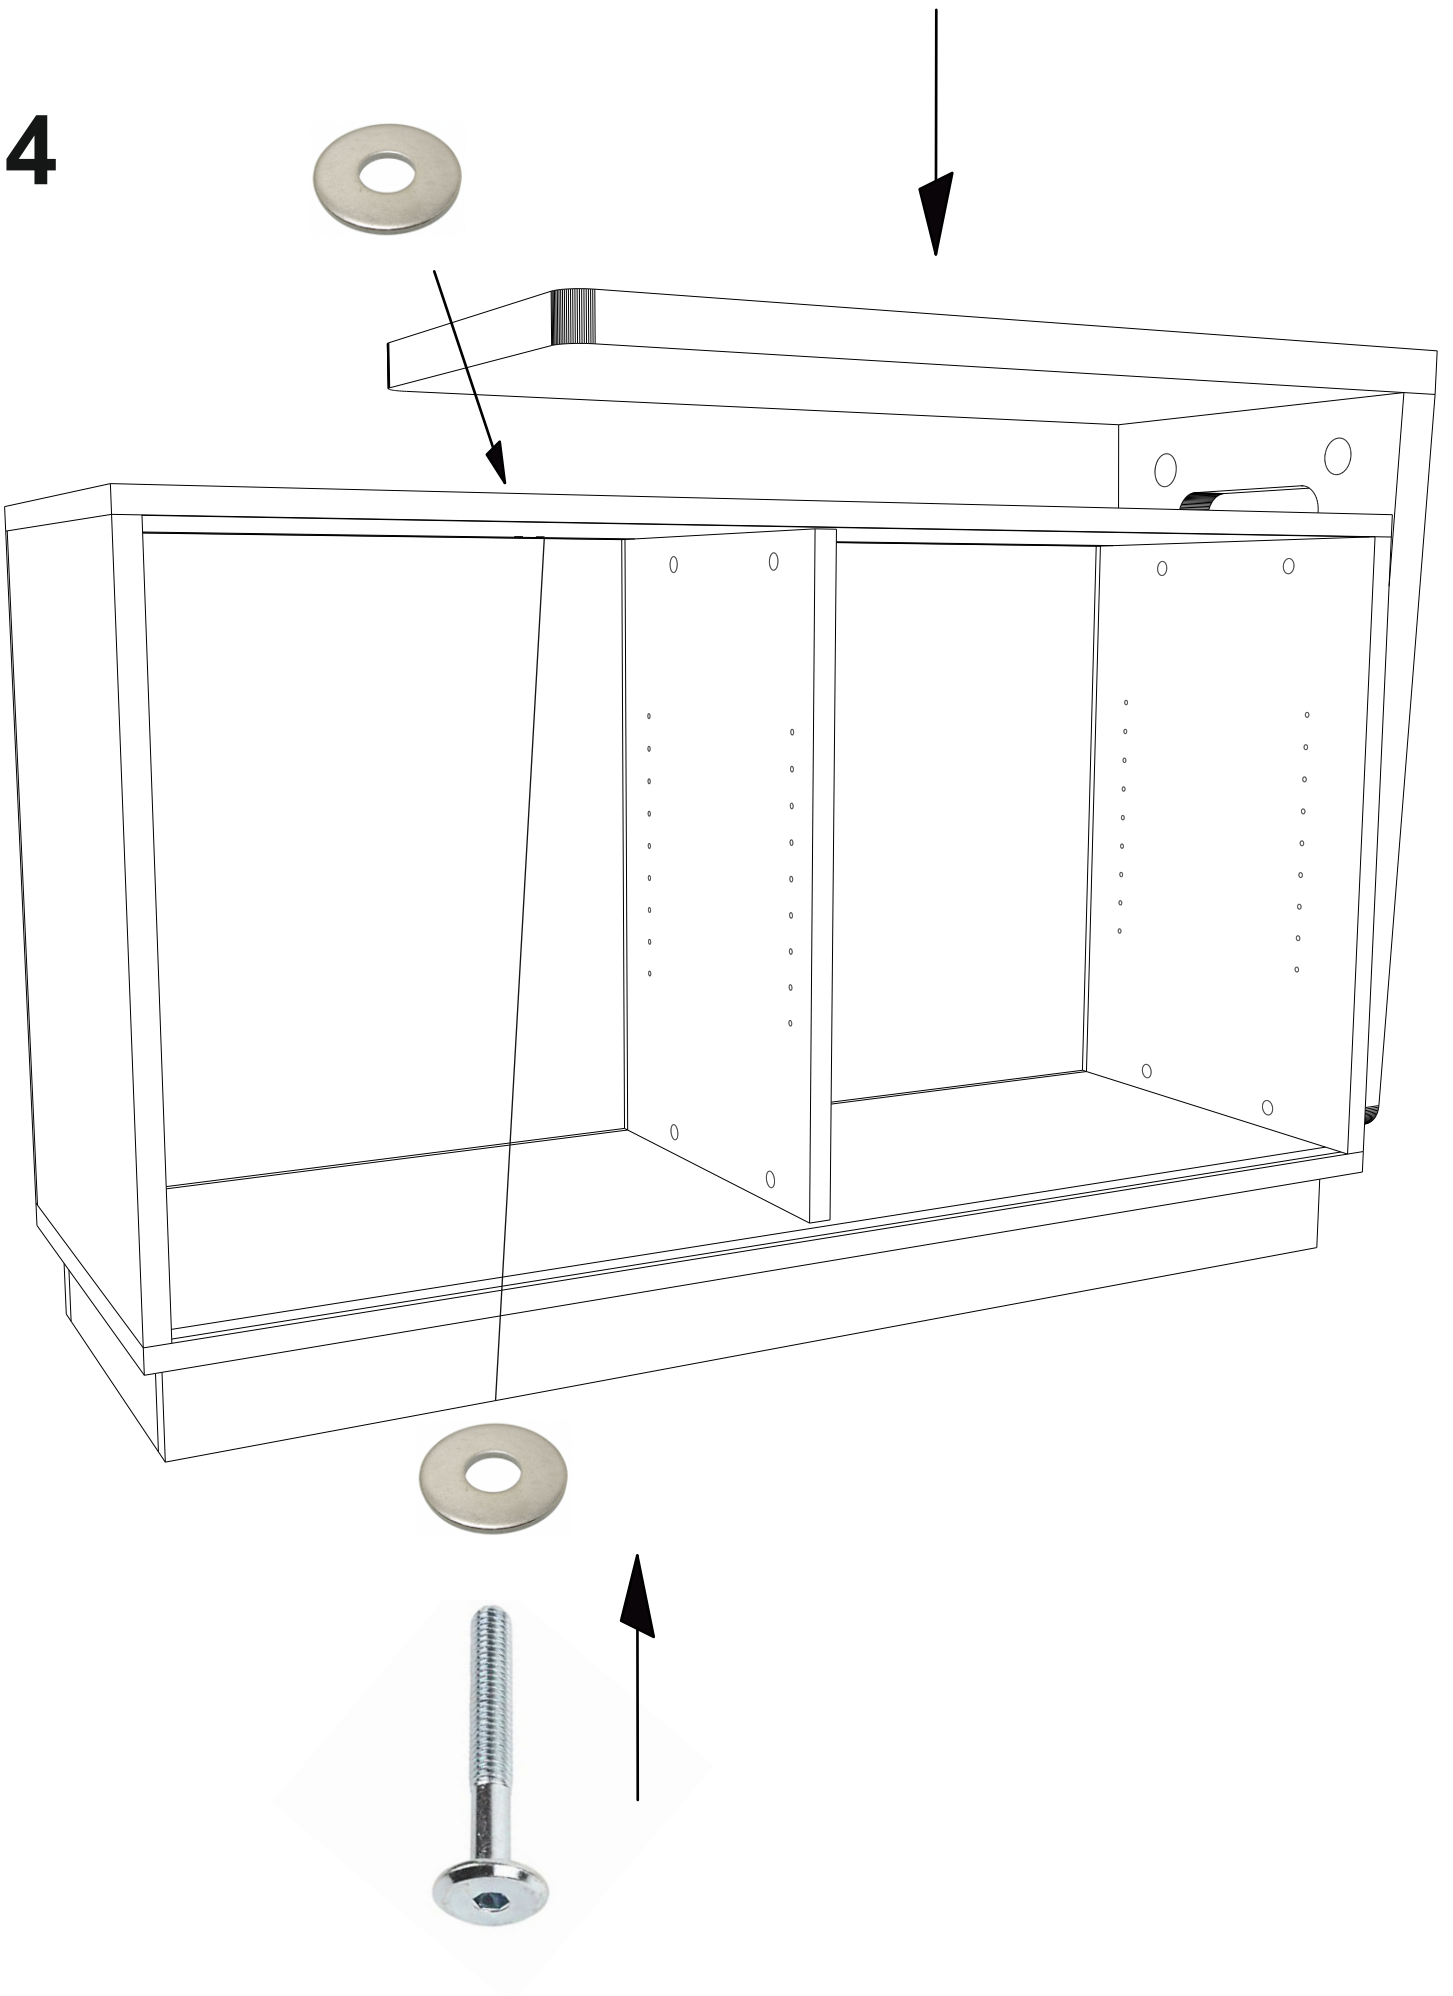

ASSEMBLY INSTRUCTION

FOLDY SIDEBOARD

radis

Nordic Elegance

WWW.RADIS.EE

X12

X12

X12

3

4

5

6

IMPORTANT:
BLACK LOCKCLIP UP
ROLLERS WITH RED RING DOWN,