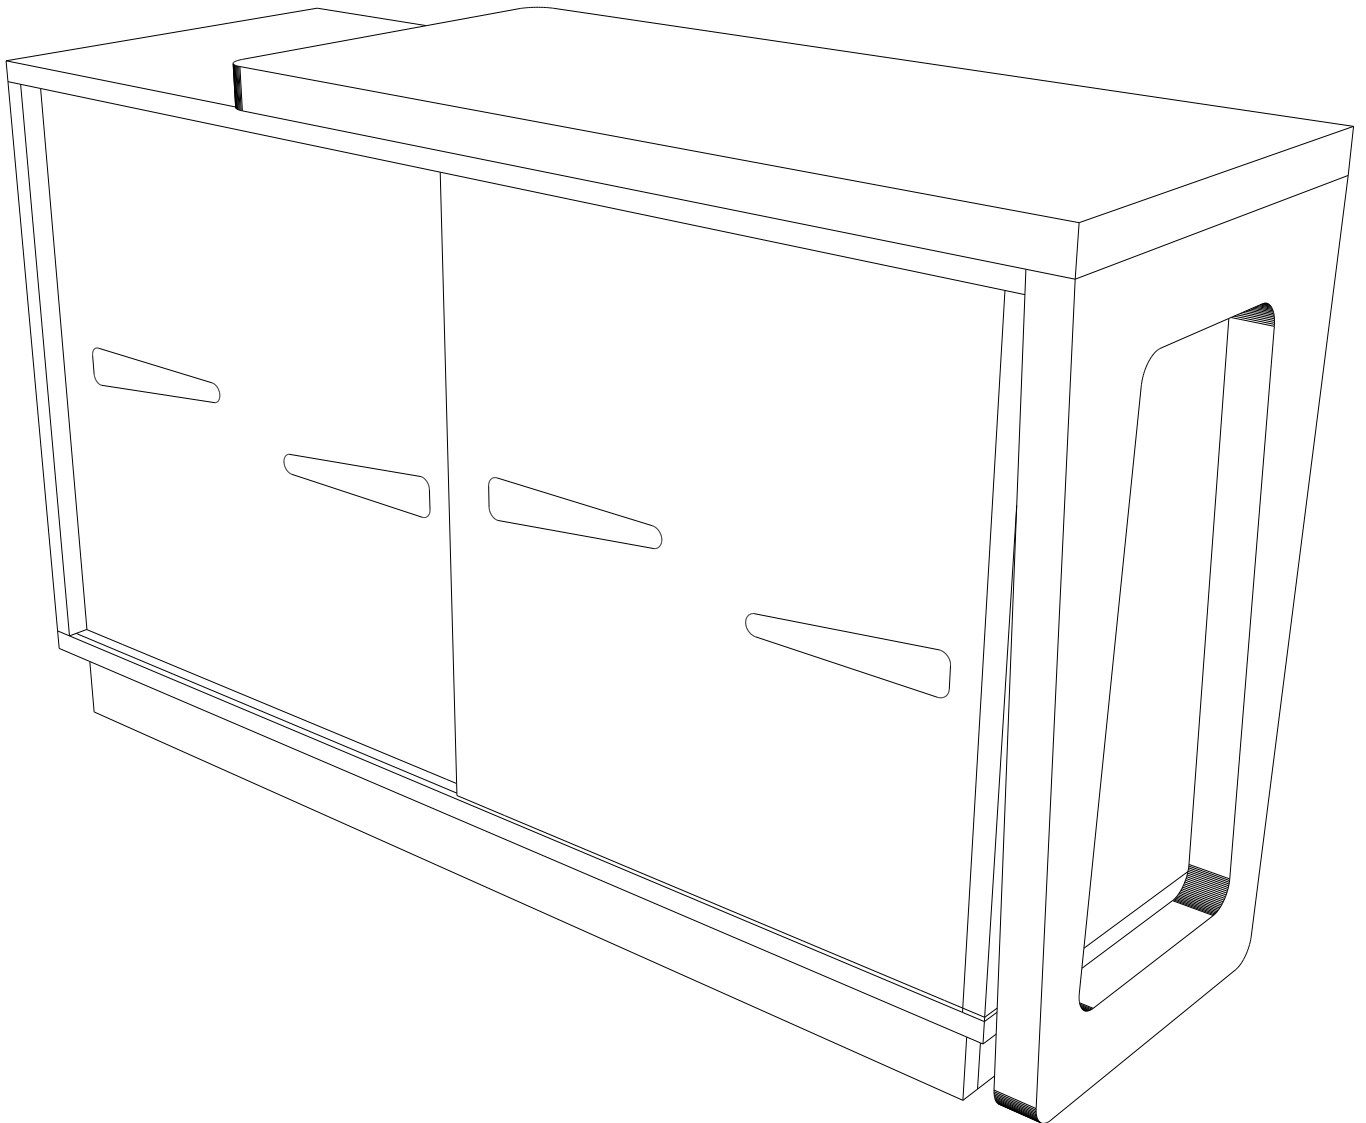

ASSEMBLY INSTRUCTION

FOLDY SIDEBOARD

radis

Nordic Elegance

WWW.RADIS.EE

X12

X12

X12

3

4

5

6

IMPORTANT:
BLACK LOCKCLIP UP
ROLLERS WITH RED RING DOWN,