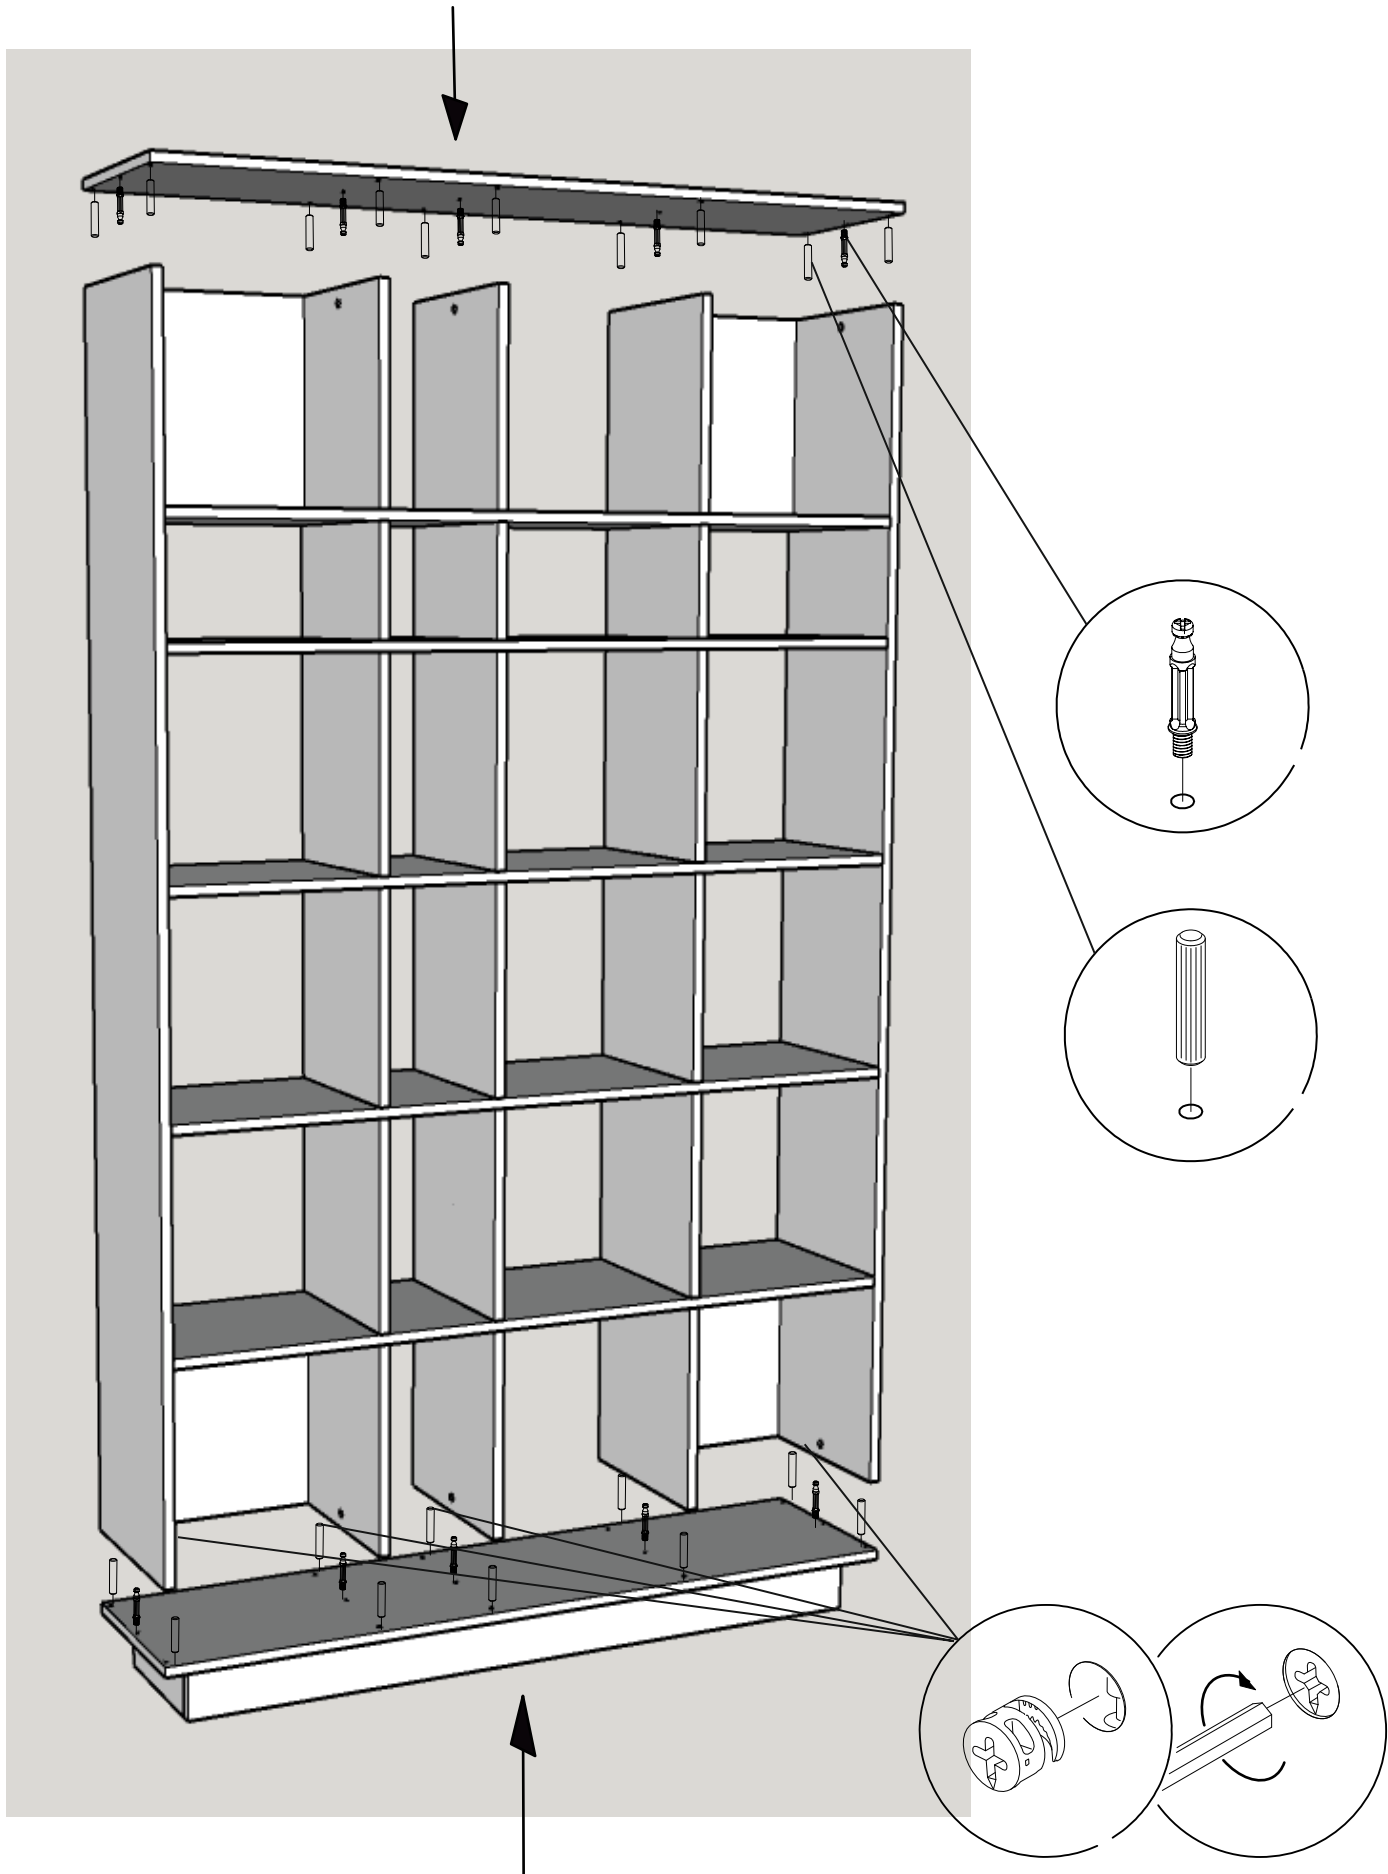

ASSEMBLY INSTRUCTION

SHELF GRID

radis

Nordic Elegance

WWW.RADIS.EE

For MESH 2x5 and 5x5

2x5 - X14
5x5 - X20

2x5 - X36
5x5 - X56

2x5 - X14
5x5 - X20

X1

1. Begin the assembly of the GRID shelf horizontally on the floor.

2

3

4. Lift the shelf into an upright position and secure it to the wall to ensure stability.