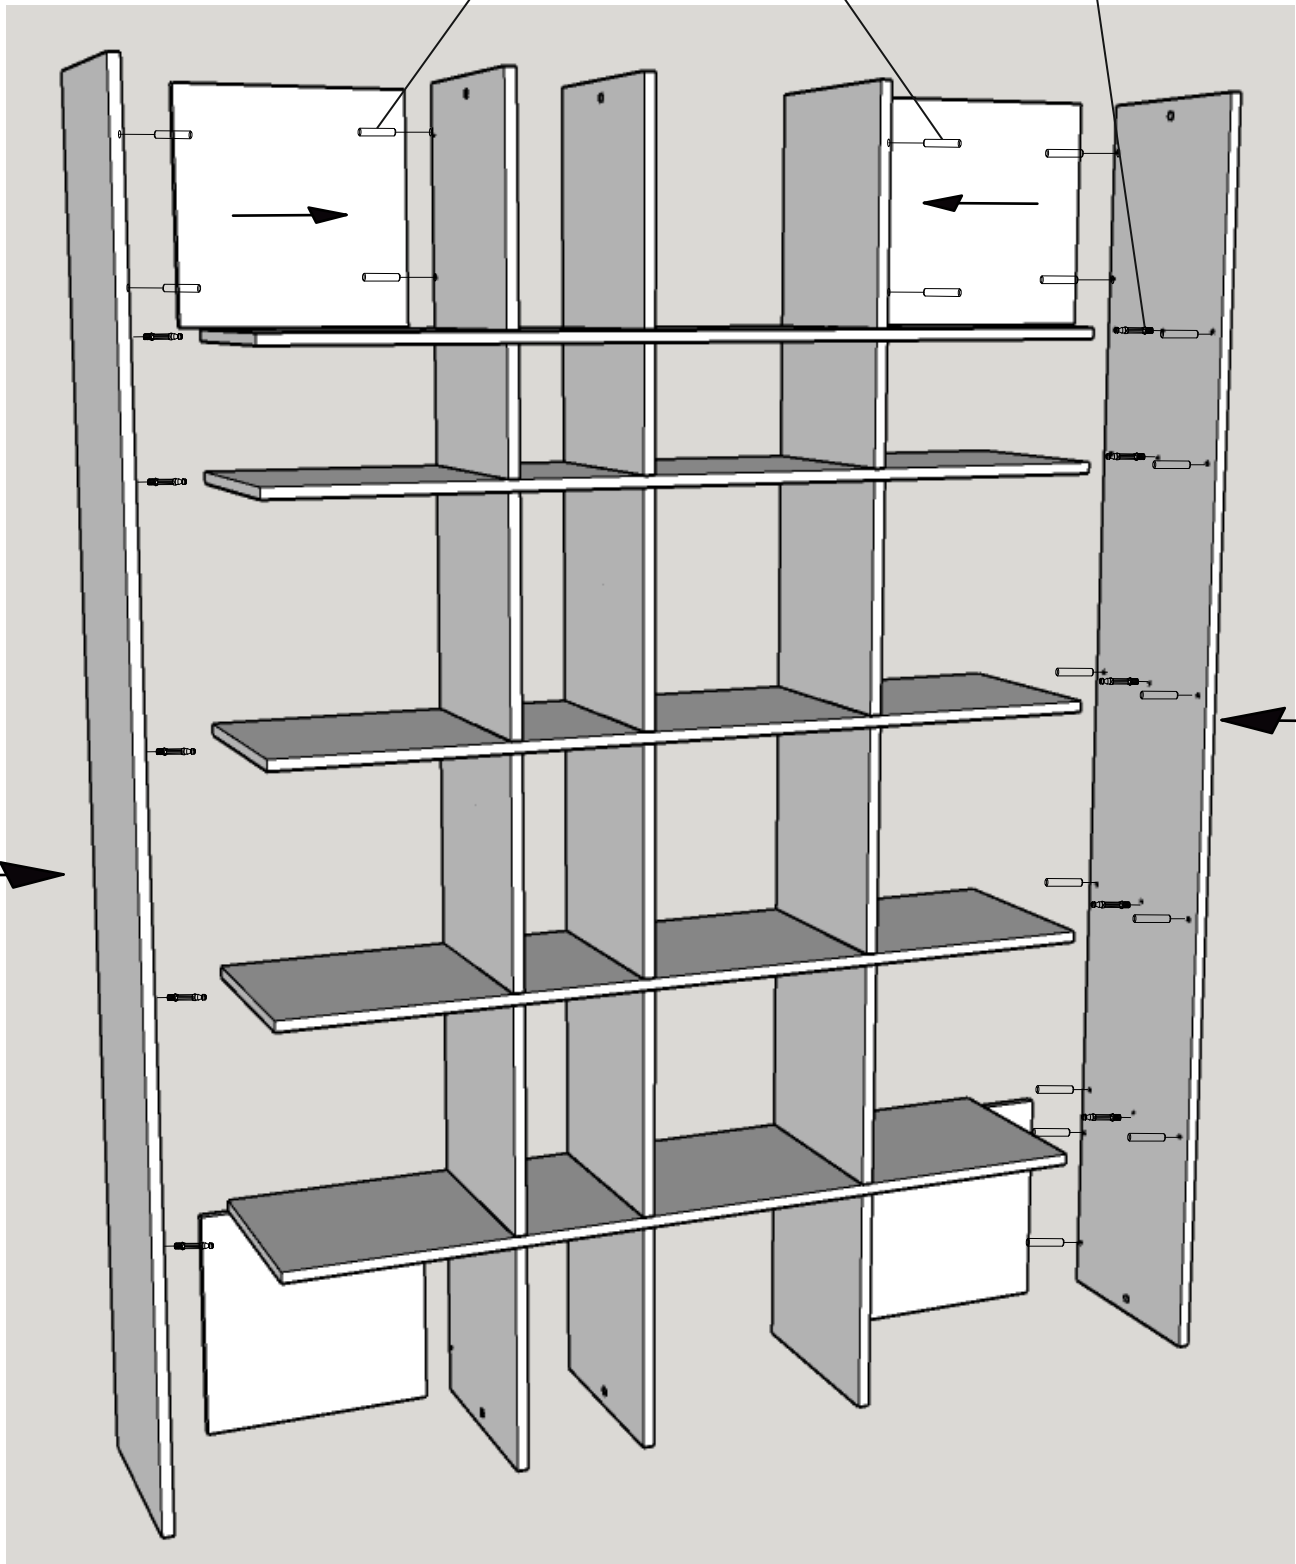

ASSEMBLY INSTRUCTION

SHELF GRID

radis

Nordic Elegance

WWW.RADIS.EE

For MESH 2x5 and 5x5

2x5 - X14
5x5 - X20

2x5 - X36
5x5 - X56

2x5 - X14
5x5 - X20

X1

1. Begin the assembly of the GRID shelf horizontally on the floor.

2

3

4. Lift the shelf into an upright position and secure it to the wall to ensure stability.