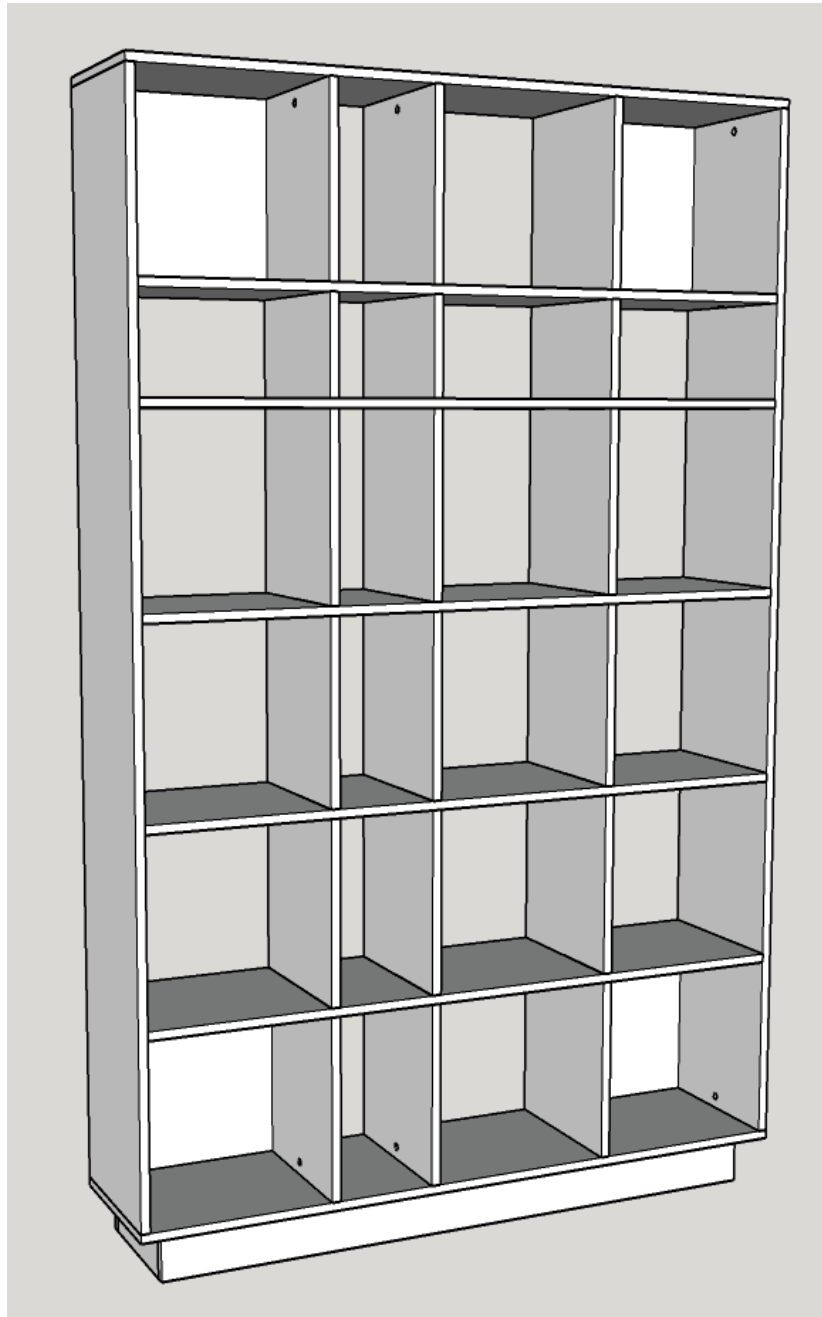

ASSEMBLY INSTRUCTION

SHELF GRID

radis

Nordic Elegance

WWW.RADIS.EE

For MESH 2x5 and 5x5

2x5 - X14
5x5 - X20

2x5 - X36
5x5 - X56

2x5 - X14
5x5 - X20

X1

1. Begin the assembly of the GRID shelf horizontally on the floor.

2

3

4. Lift the shelf into an upright position and secure it to the wall to ensure stability.