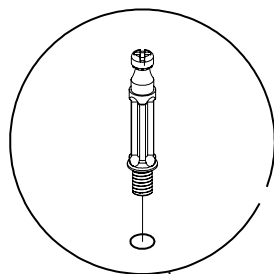

ASSEMBLY INSTRUCTION

SHELF GRID

radis

Nordic Elegance

WWW.RADIS.EE

For MESH 2x5 and 5x5

2x5 - X14
5x5 - X20

2x5 - X36
5x5 - X56

2x5 - X14
5x5 - X20

X1

1. Begin the assembly of the GRID shelf horizontally on the floor.

2

3

4. Lift the shelf into an upright position and secure it to the wall to ensure stability.