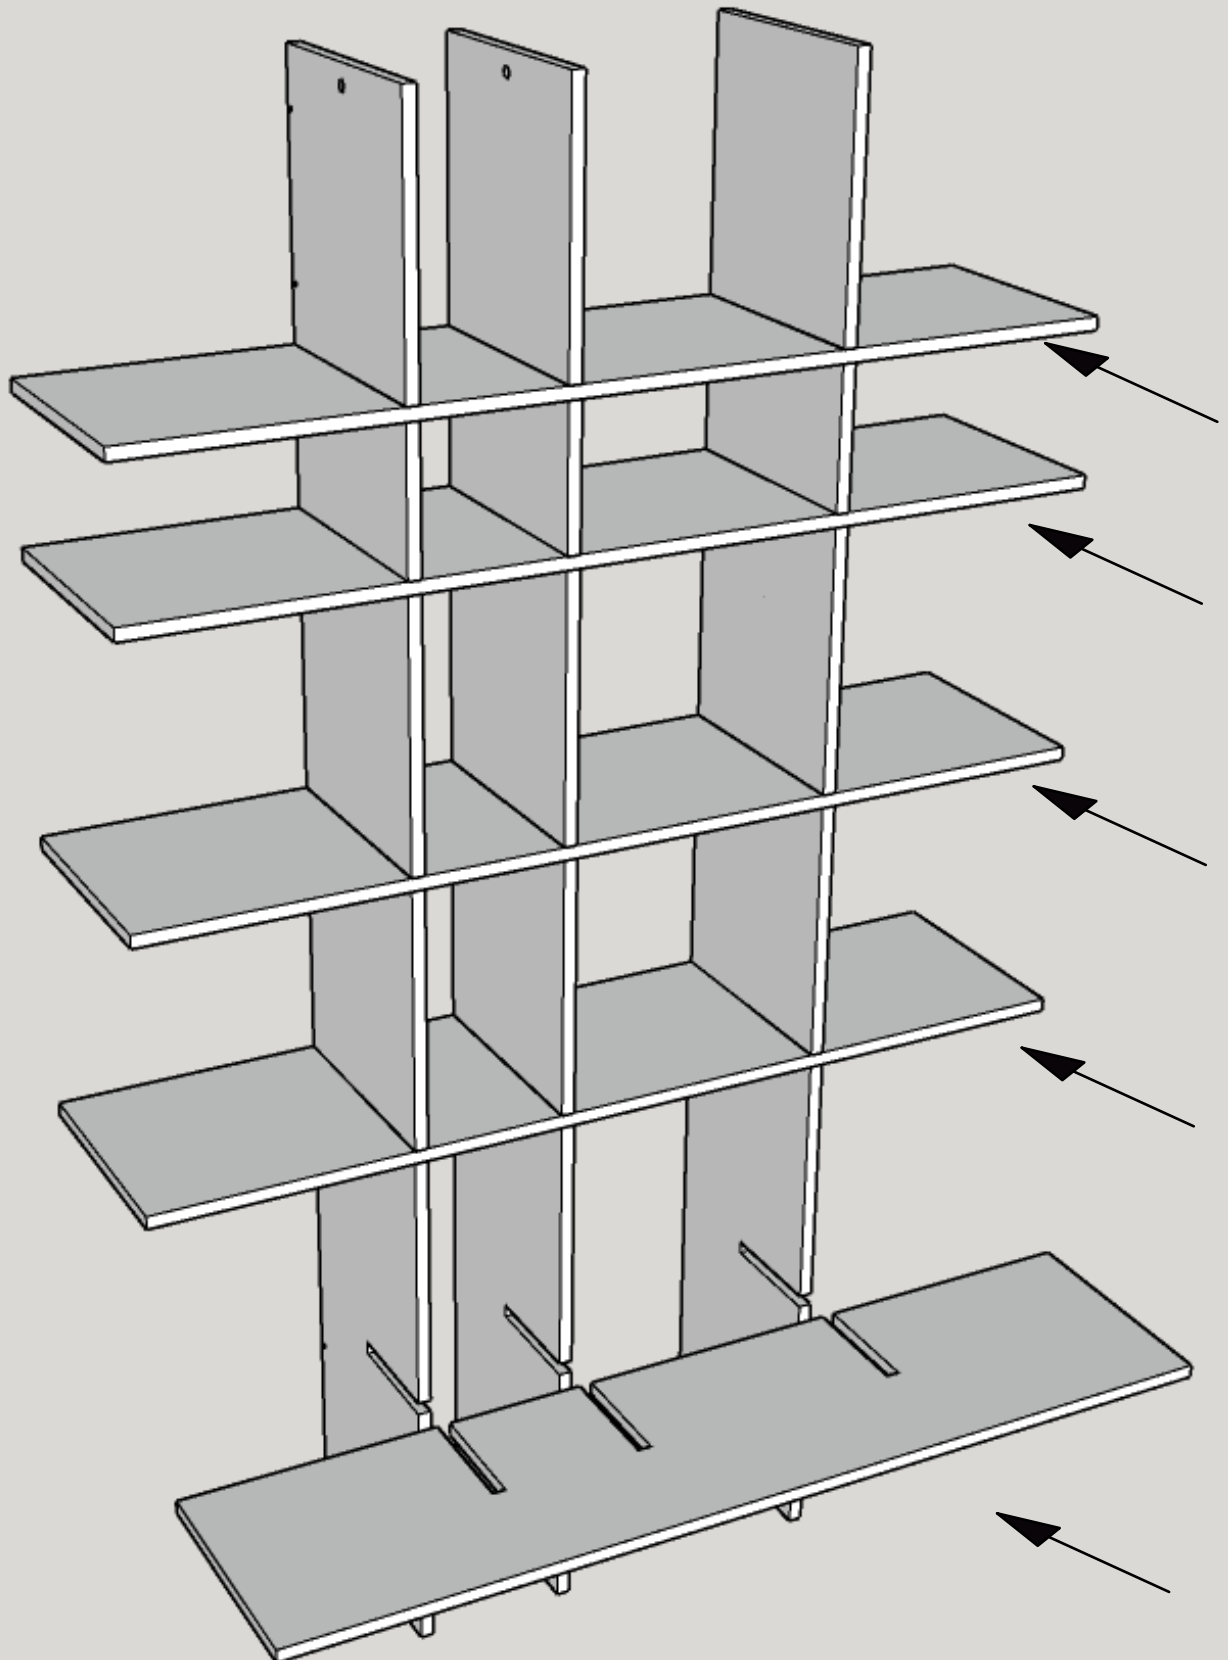

ASSEMBLY INSTRUCTION

SHELF GRID

radis

Nordic Elegance

WWW.RADIS.EE

For MESH 2x5 and 5x5

2x5 - X14
5x5 - X20

2x5 - X36
5x5 - X56

2x5 - X14
5x5 - X20

X1

1. Begin the assembly of the GRID shelf horizontally on the floor.

2

3

4. Lift the shelf into an upright position and secure it to the wall to ensure stability.